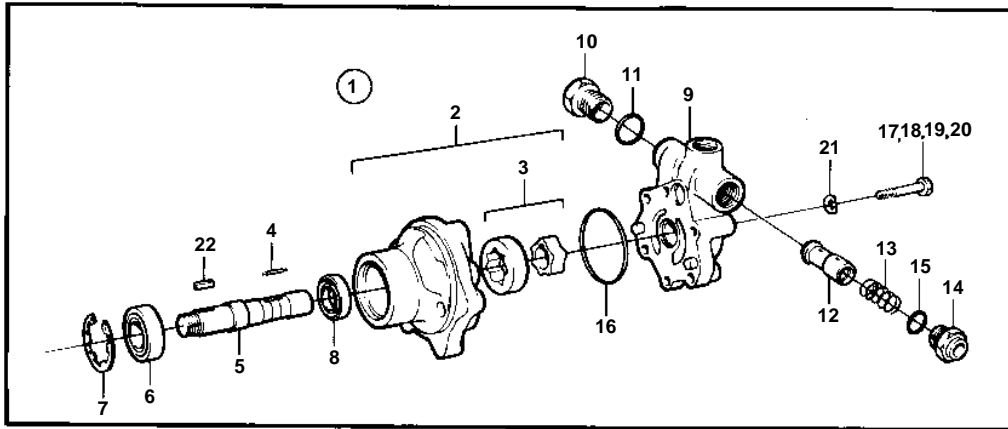

COMMON

COMMON

REF	PART NO.	QTY	DESCRIPTION	SEE SEC.	NOTES
1	823797	1	Hydraulic pump		
2		1	· Housing		
3		1	· · Rotor kit		
4		1	· Lock pin		
5	6631728	1	· Shaft		
6	181786	1	· Ball bearing		
7		1	· Lock ring		
8	6631727	1	· Sealing ring		
9		1	· Cover		
10		1	· · Plug		
11	958229	1	· · O-ring		
12		1	· Sleeve		
13		1	· Spring		
14		1	· Nipple		
15	958229	1	· O-ring		
16	925256	1	· O-ring		
17	970948	1	· Screw		L=30mm
18	970954	2	· Screw		L=60mm
19	970950	2	· Screw		L=40mm
20	970956	1	· Screw		L=70mm
21	941908	6	· Spring washer		
22		1	· Key		
23	422087	1	Gear		
			Bulletin 45-01	45-01-EN	Timing Gears, 71, 100, 121
24	346918	1	Nut		
25	4910655	1	Tube		
26	4910594	1	Nut		
27	4910656	1	Nipple		
28	844276	1	Control valve		
29		1	· Housing		
30		1	· Spring		
31		1	· Piston		
32		1	· Lock ring		
33		1	· Washer		
34		1	· Sealing ring		
35		1	· Nipple		