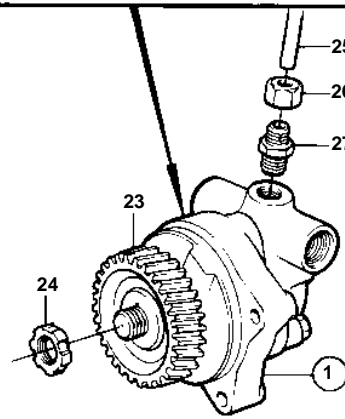

COMMON

COMMON

REF	PART NO.	QTY	DESCRIPTION	SEE SEC.	NOTES
1	823797	1	Hydraulic pump		
2		1	· Housing		
3		1	· · Rotor kit		
4		1	· Lock pin		
5	6631728	1	· Shaft		
6	181786	1	· Ball bearing		
7		1	· Lock ring		
8	6631727	1	· Sealing ring		
9		1	· Cover		
10		1	· · Plug		
11	958229	1	· · O-ring		
12		1	· Sleeve		
13		1	· Spring		
14		1	· Nipple		
15	958229	1	· O-ring		
16	925256	1	· O-ring		
17	970948	1	· Screw		L=30mm
18	970954	2	· Screw		L=60mm
19	970950	2	· Screw		L=40mm
20	970956	1	· Screw		L=70mm
21	941908	6	· Spring washer		
22		1	· Key		
23	422087	1	Gear		
			Bulletin 45-01	45-01-EN	Timing Gears, 71, 100, 121
24	346918	1	Nut		
25	4910655	1	Tube		
26	4910594	1	Nut		
27	4910656	1	Nipple		
28	844276	1	Control valve		
29		1	· Housing		
30		1	· Spring		
31		1	· Piston		
32		1	· Lock ring		
33		1	· Washer		
34		1	· Sealing ring		
35		1	· Nipple		